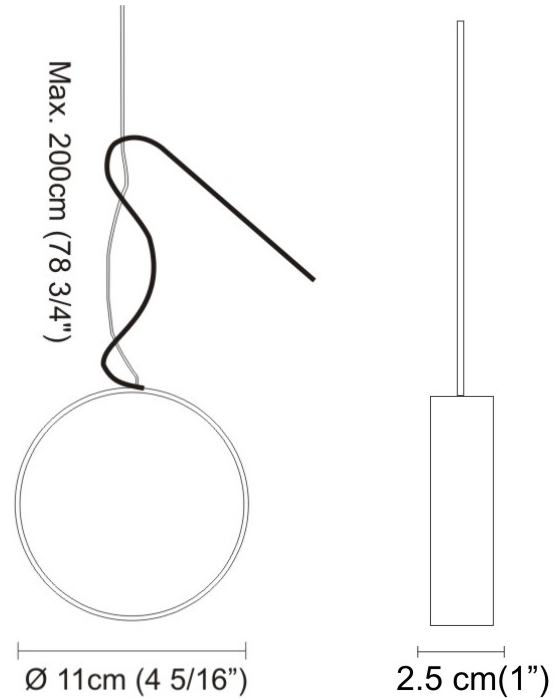

DO NOT DISTURB SUSPENSION

D131053-

base number   Finish
Options

1. To build a product code in our configurator select the specify button on the base model # product page
2. To build a manual product code on this datasheet choose from the options listed below in blue font and add the suffix to the base model #

GENERAL

Series: Do Not Disturb
Brand: Knikerboker
Division: Design
Mounting Type: Suspension
Mounting Location: Ceiling
Subcategory: Ambient

PHYSICAL

Shape: Round
Length (mm): 185
Length (in): 7 5/16
Width (mm): 25
Width (in): 1
Max. Overall Height (mm): 2000
Max. Overall Height (in): 78 3/4
Light Distribution: Direct / Indirect
Diffuser: Opal
Fixture Finish: TWH / MBK / SLF / GLF / CLF / BLF
Fixture Material: Metal
Cable Details: Silicon Coaxial Cable 1500mm

ELECTRICAL

Lamp Type: LED
Input Wattage (W): 8
Total Output Wattage (W): 7
Dimming: 0-10V Dimming / Phase Dimming (120Vac Only)
Driver Included: Yes
Driver Location: Integrated
Driver Type: Constant Voltage - 120 / 277Vac
Driver Class: Class 2
Input Voltage (V): 120 - 277
Output Voltage (V): 24
Upon Request: (Not included - see components) Remote: 0-10Vdc dimming / (Included) Integral: Phase dimming @120Vac only / Non-dimming 277Vac

LED

Number of LEDs: 1
Color Temperature (°K): 3000
Nominal Lumen (lm): 1000
CRI: >85 CRI
Lamp Life (hrs): 50000

OPTICAL

RATINGS AND CERTIFICATIONS

Certified By: Certified for North American Standards
IP rating: IP20