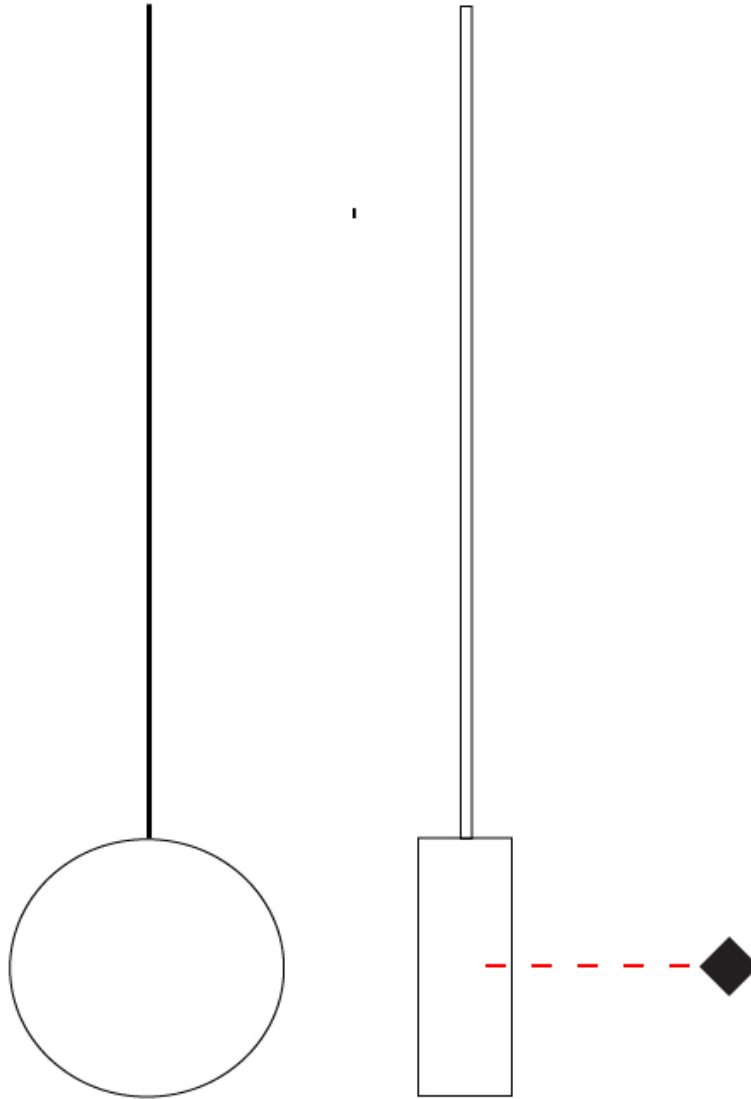

DO NOT DISTURB SUSPENSION

D131057-

PROJECT _____

TYPE _____

SPECIFIER _____

QUANTITY _____

DATE _____

D