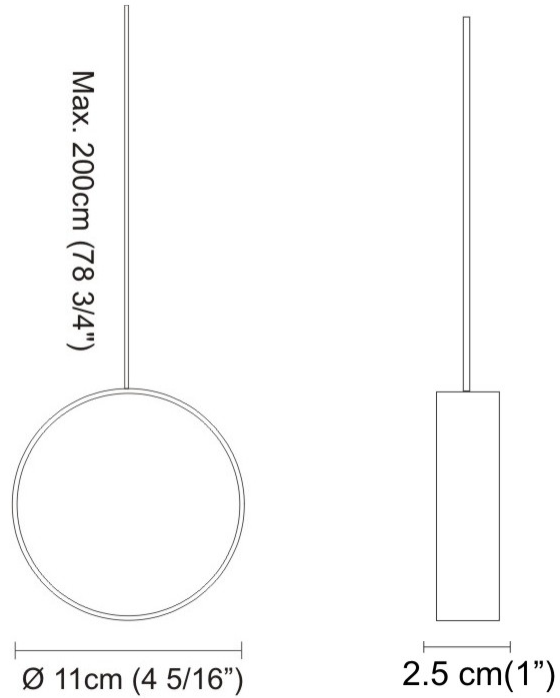

GENERAL

Series: Do Not Disturb _____
Brand: Knikerboker _____
Division: Design _____
Mounting Type: Suspension _____
Mounting Location: Ceiling _____
Subcategory: Ambient _____

PHYSICAL

Shape: Round _____
Length (mm): 110 _____
Length (in): 4 5/16 _____
Width (mm): 25 _____
Width (in): 1 _____
Max. Overall Height (mm): 2000 _____
Max. Overall Height (in): 78 3/4 _____
Light Distribution: Direct / Indirect _____
Diffuser: Opal _____
Fixture Finish: TWH / MBK / SLF / GLF / CLF / BLF _____
Fixture Material: Metal _____
Cable Details: Silicon Coaxial Cable 1500mm _____

ELECTRICAL

Lamp Type: LED _____
Input Wattage (W): 8 _____
Total Output Wattage (W): 7 _____
Dimming: 0-10V Dimming / Phase Dimming (120Vac Only) _____
Driver Included: Yes _____
Driver Location: Integrated _____
Driver Type: Constant Voltage - 120 / 277Vac _____
Driver Class: Class 2 _____
Input Voltage (V): 120 - 277 _____
Output Voltage (V): 24 _____
Upon Request: (Not included - see components) Remote: 0-10Vdc dimming / (Included) Integral: Phase dimming @120Vac only / Non-dimming 277Vac _____

LED

Number of LEDs: 1 _____
Color Temperature (°K): 3000 _____
Max. Delivered Lumen (lm): 1000 _____
CRI: >85 CRI _____
Lamp Life (hrs): 50000 _____

OPTICAL

RATINGS AND CERTIFICATIONS

Certified By: Certified for North American Standards _____
IP rating: IP20 _____